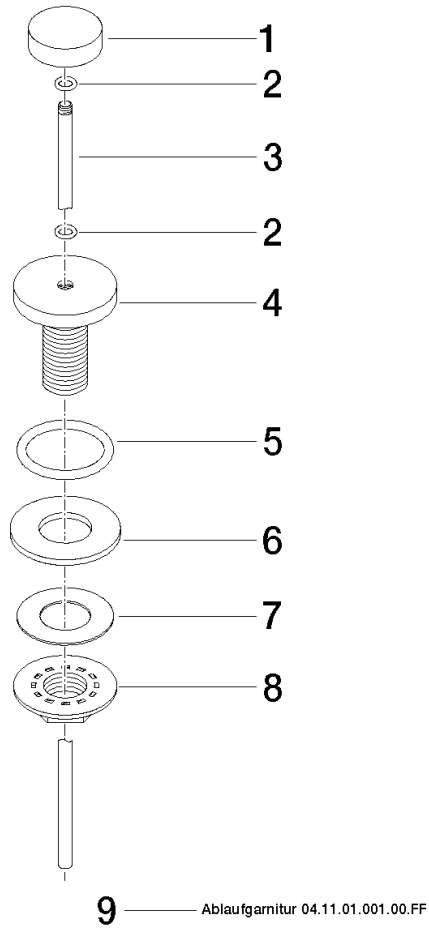

Basin Waste with knob for deck mounting 1 1/4" - Brushed Dark Platinum

IMO

10 200 970

Fits: IMO, LULU, MADISON, MEM, TARA,  
CL.1, LISSÉ, VAIA, META, CYO

	Brushed Dark Platinum	10 200 970-99
	Chrome	10 200 970-00
	Brushed Platinum	10 200 970-06
	Platinum	10 200 970-08
	Durabronze (23kt Gold)	10 200 970-09
	Dark Chrome	10 200 970-19
	Light Gold	10 200 970-26
	Brushed Light Gold	10 200 970-27
	Brushed Durabronze (23kt Gold)	10 200 970-28
	Matte Black	10 200 970-33
	Brushed Bronze	10 200 970-42
	Brushed Champagne (22kt Gold)	10 200 970-46
	Champagne (22kt Gold)	10 200 970-47
	Brushed Chrome	10 200 970-93

## Basin Waste with knob for deck mounting 1 1/4" - Brushed Dark Platinum

---

IMO

10 200 970

Only suitable for basins with an overflow.

10 200 970

10 200 970

Parts for other finishes can be found here: [Chrome](#)

Spare parts list

No.	Item Number	Name	Quantity used	Delivery time
1	09 21 33 001-99	handle	1	30
2	09 14 10 007 90	seal	2	2
3	09 31 09 004-99	pull-rod	1	30
4	09 18 40 022-99	sleeve	1	30
5	09 14 10 095 90	seal	1	2
6	09 14 05 012 90	seal	1	2
7	09 14 40 001 90	seal	1	60
8	09 23 10 010 90	nut	1	2
9	90 11 01 001 00-99	pop-up waste	1	30